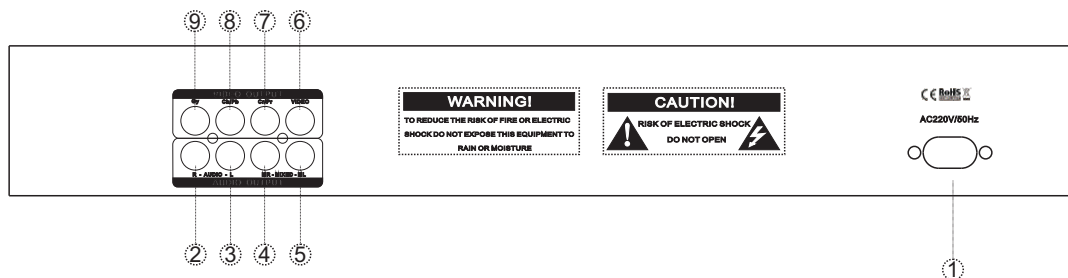

Rear Panel

1. AC Power Input	2. Right Audio Output	3. Left Audio Output
4. Right Mixer Audio Output	5. Left Mixer Audio Output	6. Component Video Output
7. Cr/Pr Output	8. Cb/Pb Output	9. Gy Output