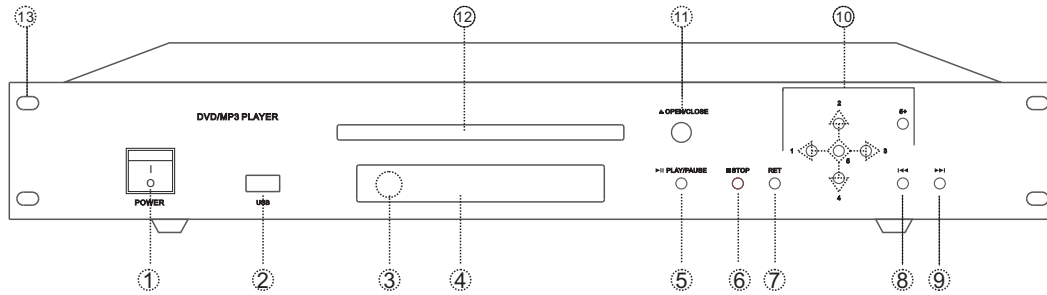

1.5U design for installation in standard equipment racks or on desk.

Features built-in MP3 player with a USB slot for connecting external U Disk

Supports more formats:

DVD, VCD, HDCD, CD, DIVX, SVCD, MPEG4, MP3, WMA, PICTURE-CD, CDR/RW

VIDEO output: 1VP-P

AUDIO output: 1.5V

🔊 Specifications

| Model | FY-200CD |
|--------------------|--|
| Audio Output | 0.775V±0.2V (Output Impedance 600 Ohm) |
| Video Output | 0.775V±0.2V (Output Impedance 75 Ohm) |
| Distortion | ≤-60dB |
| S/N | ≥80dB |
| Frequency Response | 20Hz~18KHz |
| Power Cable | (2×0.5 mm ²)×1.5m |
| Power Supply | AC 220V ±10% 50-60Hz |
| Power Consumption | 10~15W |
| N.W | 2.7kg |
| G.W | 3.8kg |
| Product Dimension | 65(H)X483(W)X250(D)mm |
| Packing Dimension | 117(H)X520(W)X355(D)mm |

Front Panel

1. Power Switch ON/OFF.
2. USB Input Interface: Allows to insert USB card.
3. IR Receptor: For remote control.
4. High-definition Digital Display: Allows to observe the working status.
5. Play/Pause: Switch on / standby of the player
6. Stop: Stop of the player.
7. Repeat: Repeat one or all songs.
8. PREV.: Returning to the prev. song.
9. Next: Skipping to the next song.
10. Song Selection Buttons.
11. Open/Close.
12. Disc Tray: CD/DVD drawer.
13. Rack Screw Holes.